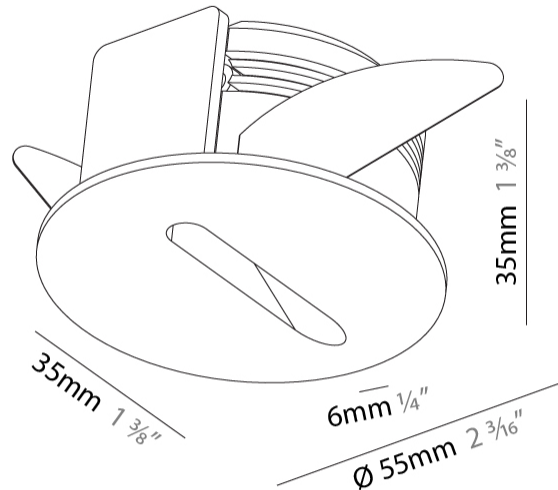

1. To build a product code in our configurator select the specify button on the base model # product page
2. To build a manual product code on this datasheet choose from the options listed below in blue font and add the suffix to the base model #

GENERAL

Series: Delight
Subseries: Delight Lollipop Round
Brand: Prolicht
Division: Architectural
Mounting Type: Recessed
Mounting Location: Wall
Subcategory: Step Light

PHYSICAL

Shape: Round
Diameter (mm): 55
Diameter (in): 2 ³/₁₆
Depth (mm): 35
Depth (in): 1 ³/₈
Ceiling Thickness (mm): 10 / 15
Min. Recessing Depth (mm): 40
Min. Recessing Depth (in): 1 ⁹/₁₆
Light Distribution: Asymmetric
Weight (kg): 0.11
Weight (lbs): 0.25
Fixture Finish: SSR / BKV / CWI / CRY / HAB / UFT / ITA / RUA / FTG / MYG / LOD / PUS / FRO / FUP / KIA / POP / BLS / SPG / MEY / GOH / GUM / CHC / COM / ABZ / JAG / OBR / MOS / ROR
Fixture Material: Aluminum
Cut-out Measurements: Ø50mm / 1 15/16"

ELECTRICAL

Lamp Type: LED (Zhaga Standard)
Input Wattage (W): 2.2
Total Output Wattage (W): 2
Dimming: 0-10V Dimming / Phase Dimming (120Vac Only)
Driver Included: No
Driver Location: Remote
Driver Type: Constant Current - 120 / 277Vac
Input Voltage (V): 120 - 277
Constant Current (MA): 700

LED

Number of LEDs: 1
Color Temperature (°K): 2700 / 3000 / 4000
Max. Delivered Lumen (lm): 80 / 80 / 90
CRI: >90 CRI
Lamp Life (hrs): 50000

OPTICAL

RATINGS AND CERTIFICATIONS

Certified By: Certified for North American Standards
IP rating: IP20