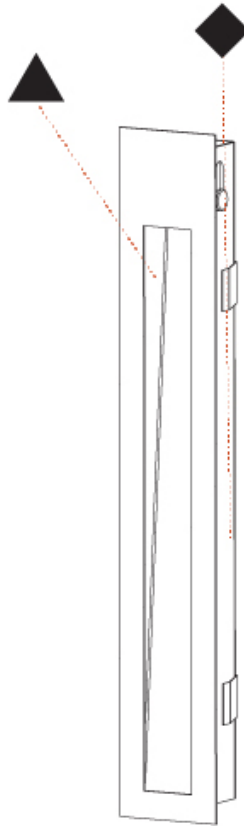

GENERAL

Series: Delight
Subseries: Delight String Wide
Brand: Prolight
Division: Architectural
Mounting Type: Recessed
Mounting Location: Wall
Subcategory: Step Light

PHYSICAL

Shape: Rectangle
Length (mm): 250
Length (in): 9 ¹³ / ₁₆
Width (mm): 40
Width (in): 1 ⁹ / ₁₆
Height (mm): 250
Depth (mm): 26
Height (in): 9 ¹³ / ₁₆
Depth (in): 1
Ceiling Thickness (mm): 10 / 12 / 15
Ceiling Thickness (in): 3/8 or 1/2 or 9/16
Min. Recessing Depth (mm): 30
Min. Recessing Depth (in): 1 ³ / ₁₆
Light Distribution: Asymmetric
Weight (kg): .83
Weight (lbs): 1.8
Fixture Finish: SSR / BKV / CWI / CRY / HAB / UFT / ITA / RUA / FTG / MYG / LOD / PUS / FRO / FUP / KIA / POP / BLS / SPG / MEY / GOH / GUM / CHC / COM / ABZ / JAG / OBR / MOS / ROR
Fixture Material: Aluminum
Cut-out Measurements: 240mm / 9 7/16" x 34mm / 1 5/16"

DELIGHT STRING WIDE RECESSED

A35699-

PROJECT

TYPE

SPECIFIER

QUANTITY

DATE

A