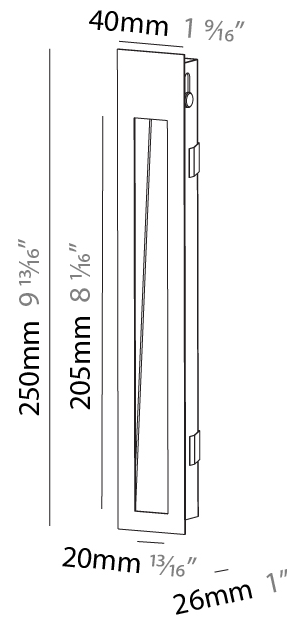

GENERAL

Series: Delight
Subseries: Delight String Wide
Brand: Prolight
Division: Architectural
Mounting Type: Recessed
Mounting Location: Wall
Subcategory: Step Light

PHYSICAL

Shape: Rectangle
Length (mm): 250
Length (in): 9 ¹³/₁₆
Width (mm): 40
Width (in): 1 ⁹/₁₆
Height (mm): 250
Depth (mm): 26
Height (in): 9 ¹³/₁₆
Depth (in): 1
Ceiling Thickness (mm): 10 / 12 / 15
Ceiling Thickness (in): 3/8 or 1/2 or 9/16
Min. Recessing Depth (mm): 30
Min. Recessing Depth (in): 1 ³/₁₆
Light Distribution: Asymmetric
Weight (kg): .83
Weight (lbs): 1.8
Fixture Finish: SSR / BKV / CWI / CRY / HAB / UFT / ITA / RUA / FTG / MYG / LOD / PUS / FRO / FUP / KIA / POP / BLS / SPG / MEY / GOH / GUM / CHC / COM / ABZ / JAG / OBR / MOS / ROR
Fixture Material: Aluminum
Cut-out Measurements: 240mm / 9 7/16" x 34mm / 1 5/16"

ELECTRICAL

Lamp Type: LED (Zhaga Standard)
Input Wattage (W): 2.2
Total Output Wattage (W): 2
Dimming: 0-10V Dimming / Phase Dimming (120Vac Only)
Driver Included: No
Driver Location: Remote
Driver Type: Constant Current - 120 / 277Vac
Driver Class: Class 2
Input Voltage (V): 120 - 277
Constant Current (MA): 700

LED

Number of LEDs: 1
Color Temperature (°K): 2700 / 3000 / 3500 / 4000
Max. Delivered Lumen (lm): 60 / 60 / 68 / 70
CRI: >90 CRI
Lamp Life (hrs): 50000

OPTICAL

RATINGS AND CERTIFICATIONS

Certified By: Certified for North American Standards
IP rating: IP20