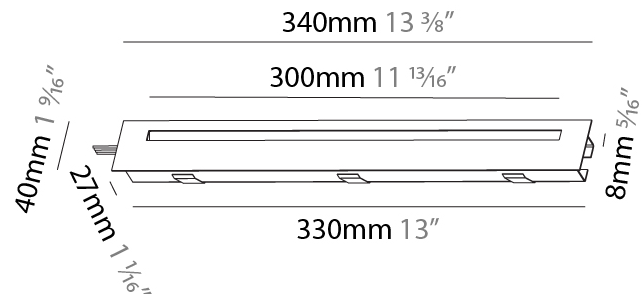

GENERAL

Series: Delight
Subseries: Delight String Step
Brand: Prolicht
Division: Architectural
Mounting Type: Recessed
Mounting Location: Wall
Subcategory: Step Light

PHYSICAL

Shape: Rectangle
Length (mm): 340
Length (in): 13 ³/₈
Height (mm): 40
Depth (mm): 27
Height (in): 1 ⁹/₁₆
Depth (in): 1 ⁷/₁₆
Ceiling Thickness (mm): 10 / 12 / 15
Ceiling Thickness (in): 3/8 or 1/2 or 9/16
Min. Recessing Depth (mm): 30
Min. Recessing Depth (in): 1 ³/₁₆
Light Distribution: Asymmetric
Weight (kg): 0.404
Weight (lbs): 0.89
Fixture Finish: SSR / BKV / CWI / CRY / HAB / UFT / ITA / RUA / FTG / MYG / LOD / PUS / FRO / FUP / KIA / POP / BLS / SPG / MEY / GOH / GUM / CHC / COM / ABZ / JAG / OBR / MOS / ROR
Fixture Material: Aluminum
Cut-out Measurements: 330mm / 13" x 34mm / 1 5/16"

ELECTRICAL

Lamp Type: LED (Zhaga Standard)
Input Wattage (W): 4
Total Output Wattage (W): 3.6
Dimming: 0-10V Dimming / Phase Dimming (120Vac Only)
Driver Included: No
Driver Location: Remote
Driver Type: Constant Voltage - 120 / 277Vac
Driver Class: Class 2
Input Voltage (V): 120 - 277
Output Voltage (V): 24

LED

Number of LEDs: 1
Color Temperature (°K): 3000 / 3500 / 5000
Max. Delivered Lumen (lm): 120
CRI: >80 CRI
Lamp Life (hrs): 50000

OPTICAL

RATINGS AND CERTIFICATIONS

Certified By: Certified for North American Standards
IP rating: IP20