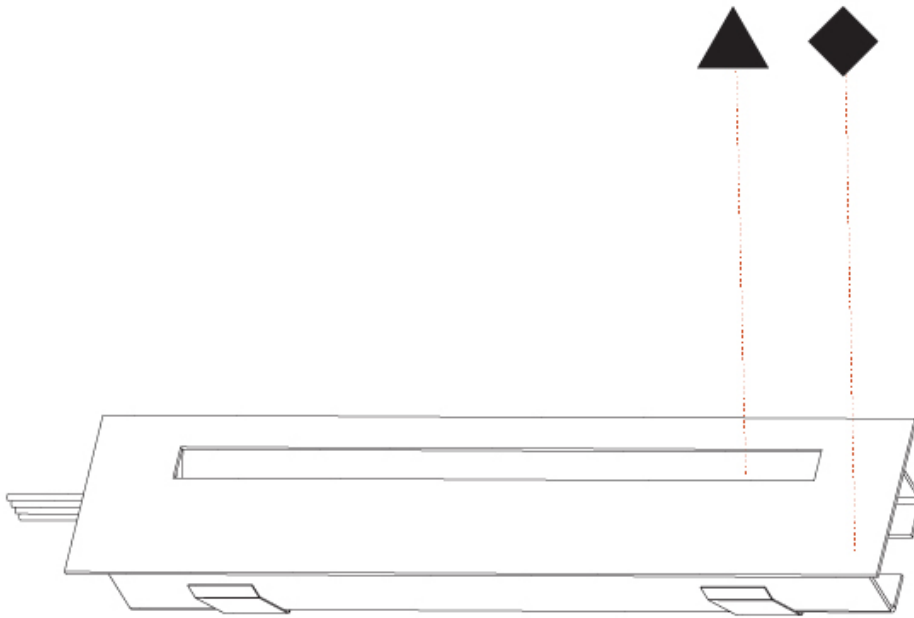

DELIGHT STRING STEP RECESSED

A35700-

PROJECT
TYPE
SPECIFIER
QUANTITY
DATE