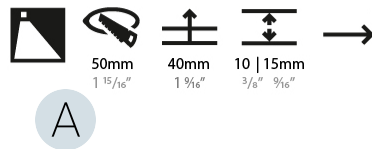

1. To build a product code in our configurator select the specify button on the base model # product page
2. To build a manual product code on this datasheet choose from the options listed below in blue font and add the suffix to the base model #

GENERAL

Series: Delight
Subseries: Delight Lollipop Round
Brand: Prolicht
Division: Architectural
Mounting Type: Recessed
Mounting Location: Wall
Subcategory: Step Light

PHYSICAL

Shape: Round
Diameter (mm): 55
Diameter (in): 2 ³/₁₆
Depth (mm): 35
Depth (in): 1 ³/₈
Ceiling Thickness (mm): 10 / 15
Min. Recessing Depth (mm): 40
Min. Recessing Depth (in): 1 ⁹/₁₆
Light Distribution: Asymmetric
Weight (kg): 0.11
Weight (lbs): 0.25
Fixture Finish: SSR / BKV / CWI / CRY / HAB / UFT / ITA / RUA / FTG / MYG / LOD / PUS / FRO / FUP / KIA / POP / BLS / SPG / MEY / GOH / GUM / CHC / COM / ABZ / JAG / OBR / MOS / ROR
Fixture Material: Aluminum
Cut-out Measurements: Ø50mm / 1 15/16"

ELECTRICAL

Lamp Type: LED (Zhaga Standard)
Input Wattage (W): 2.2
Total Output Wattage (W): 2
Dimming: 0-10V Dimming / Phase Dimming (120Vac Only)
Driver Included: No
Driver Location: Remote
Driver Type: Constant Current - 120 / 277Vac
Input Voltage (V): 120 - 277
Constant Current (MA): 700

LED

Number of LEDs: 1
Color Temperature (°K): 2700 / 3000 / 4000
Max. Delivered Lumen (lm): 80 / 80 / 90
CRI: >90 CRI
Lamp Life (hrs): 50000

OPTICAL

RATINGS AND CERTIFICATIONS

Certified By: Certified for North American Standards
IP rating: IP20